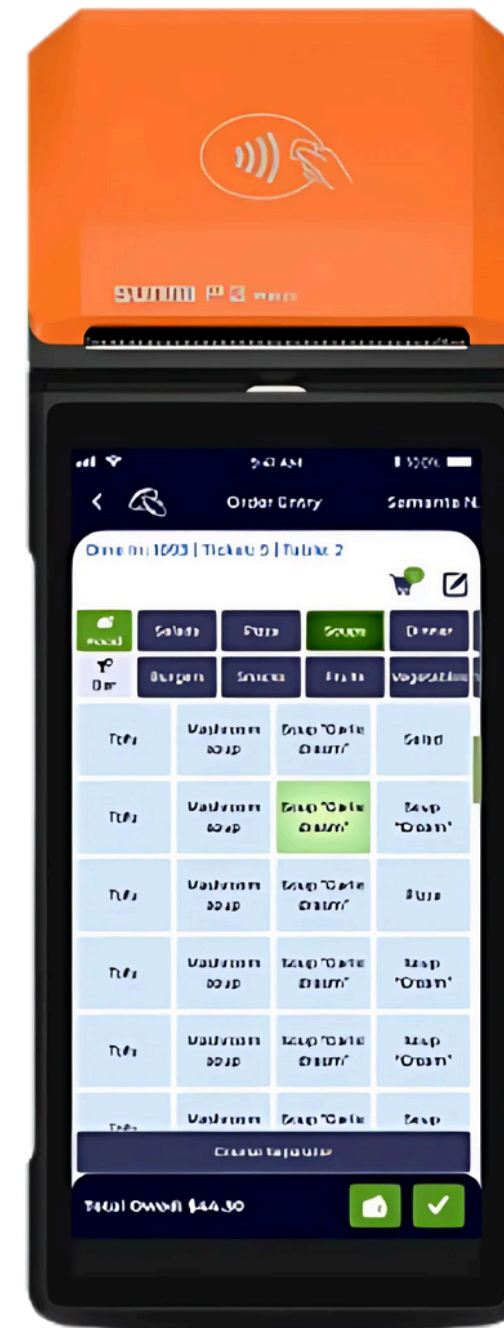

Pecan MOBILE

Revoluciona tu servicio de mesa con el innovador Pecan Mobile, especialmente cuando se combina con el Sunmi P2 Pro, uno de los dispositivos más delgados y ligeros de la industria.

Pecan Mobile, combinado con el Sunmi P2 Pro, brinda a tu personal la flexibilidad de tomar pedidos y procesar pagos directamente en la mesa, asegurando operaciones ágiles y un servicio de primera categoría, incluso durante las horas más concurridas.